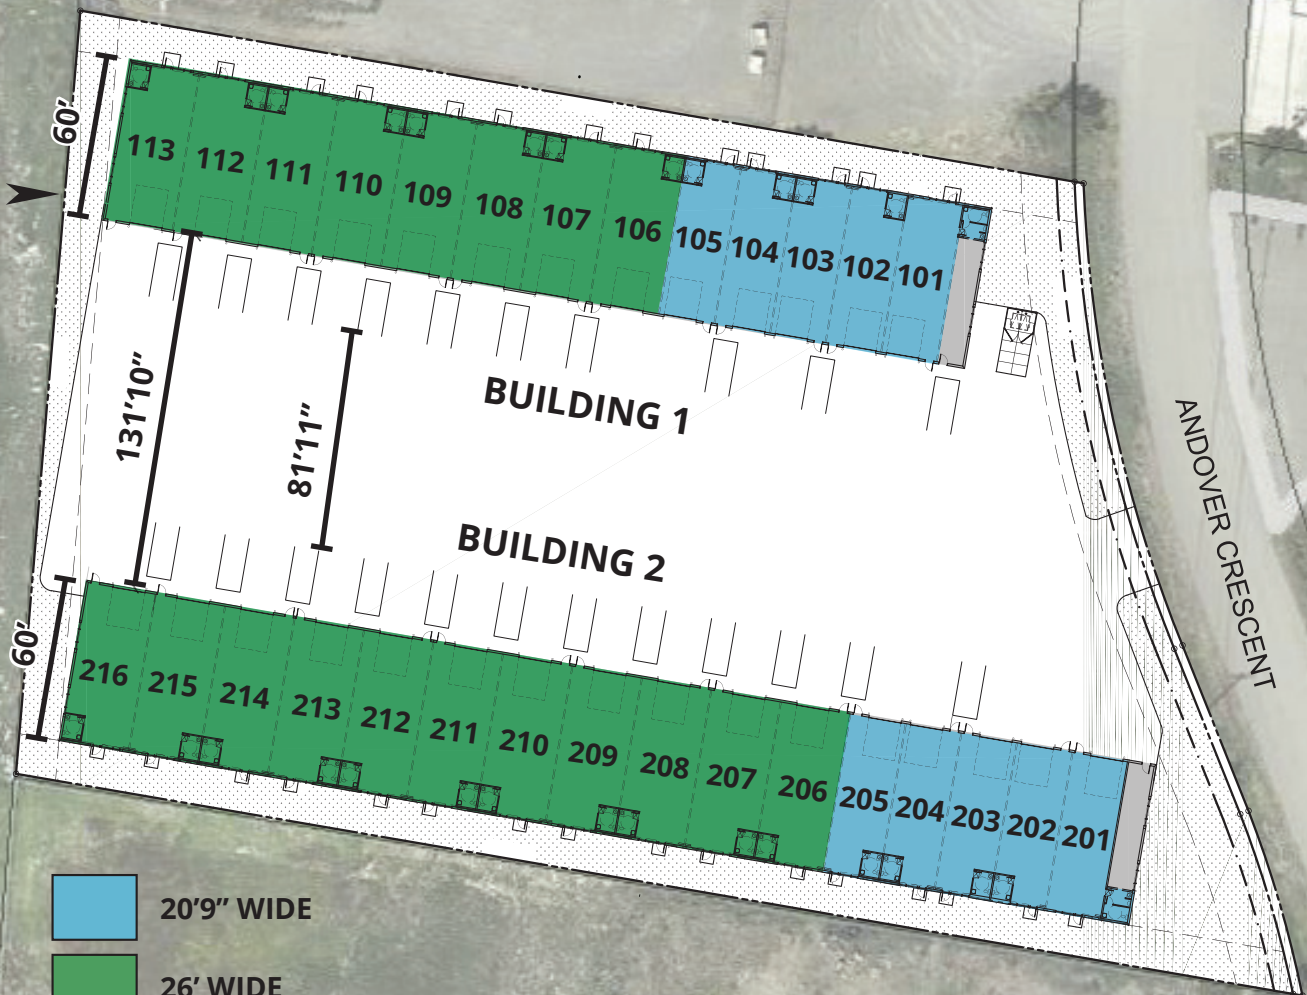

N

-  20'9" WIDE
-  26' WIDE

ANDOVER CRESCENT

208